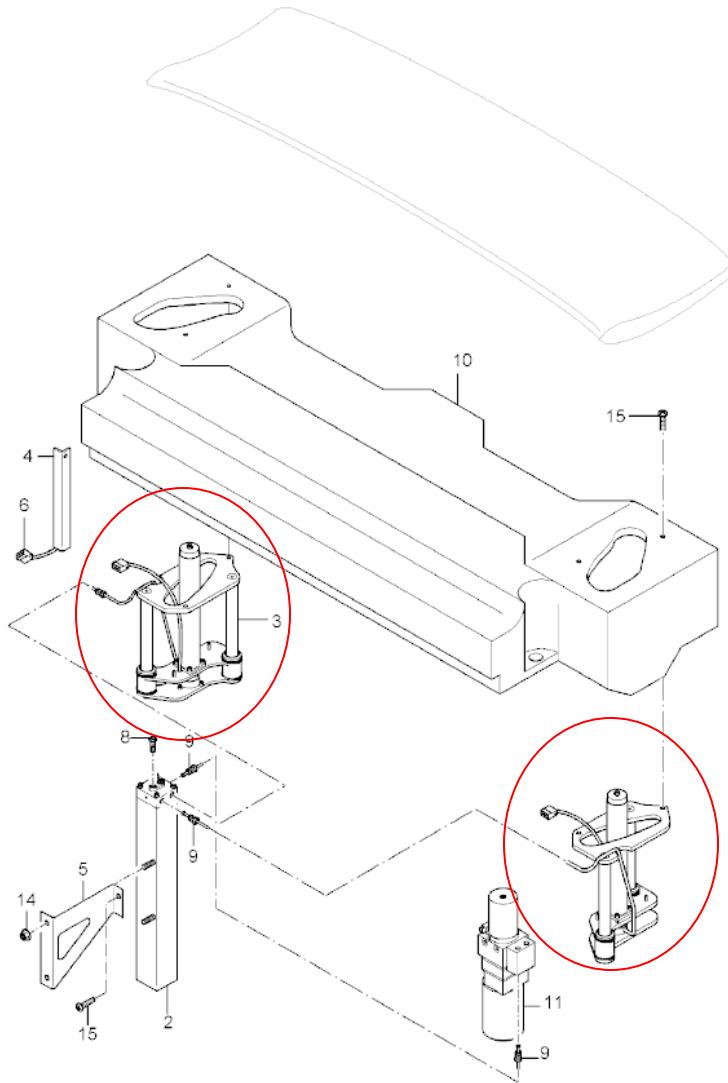

#3 Elevators (Hinge 980 505 81n 00), Left and Right, complete:

Ship insured with tracking and signature required to:

Rennkit LLC

6561 Wendell Way

DeForest, WI 53532

Attn: David Cooper

Disclaimer: Rennkit LLC is not responsible for any costs associated with shipment, insurance, incidental damage or loss of parts. If you do not agree with this – do not ship parts.