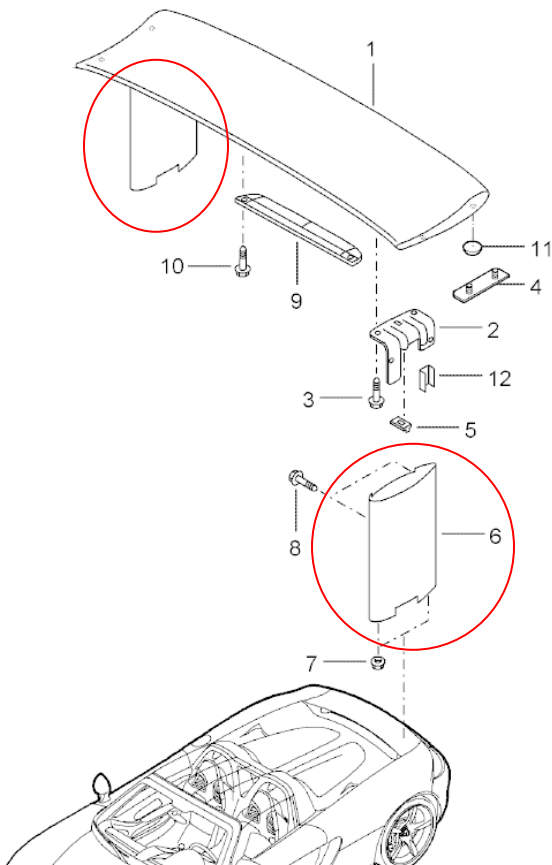

RENNKIT

980 Carrera GT Wing Elevator Assembly Shipment

Ship below Parts for conversion to patented electric eRam Kit™ wing elevator.

6 CF Shrouds (Brackets 980 505 44N 00), Left and Right with fastening hardware # 7