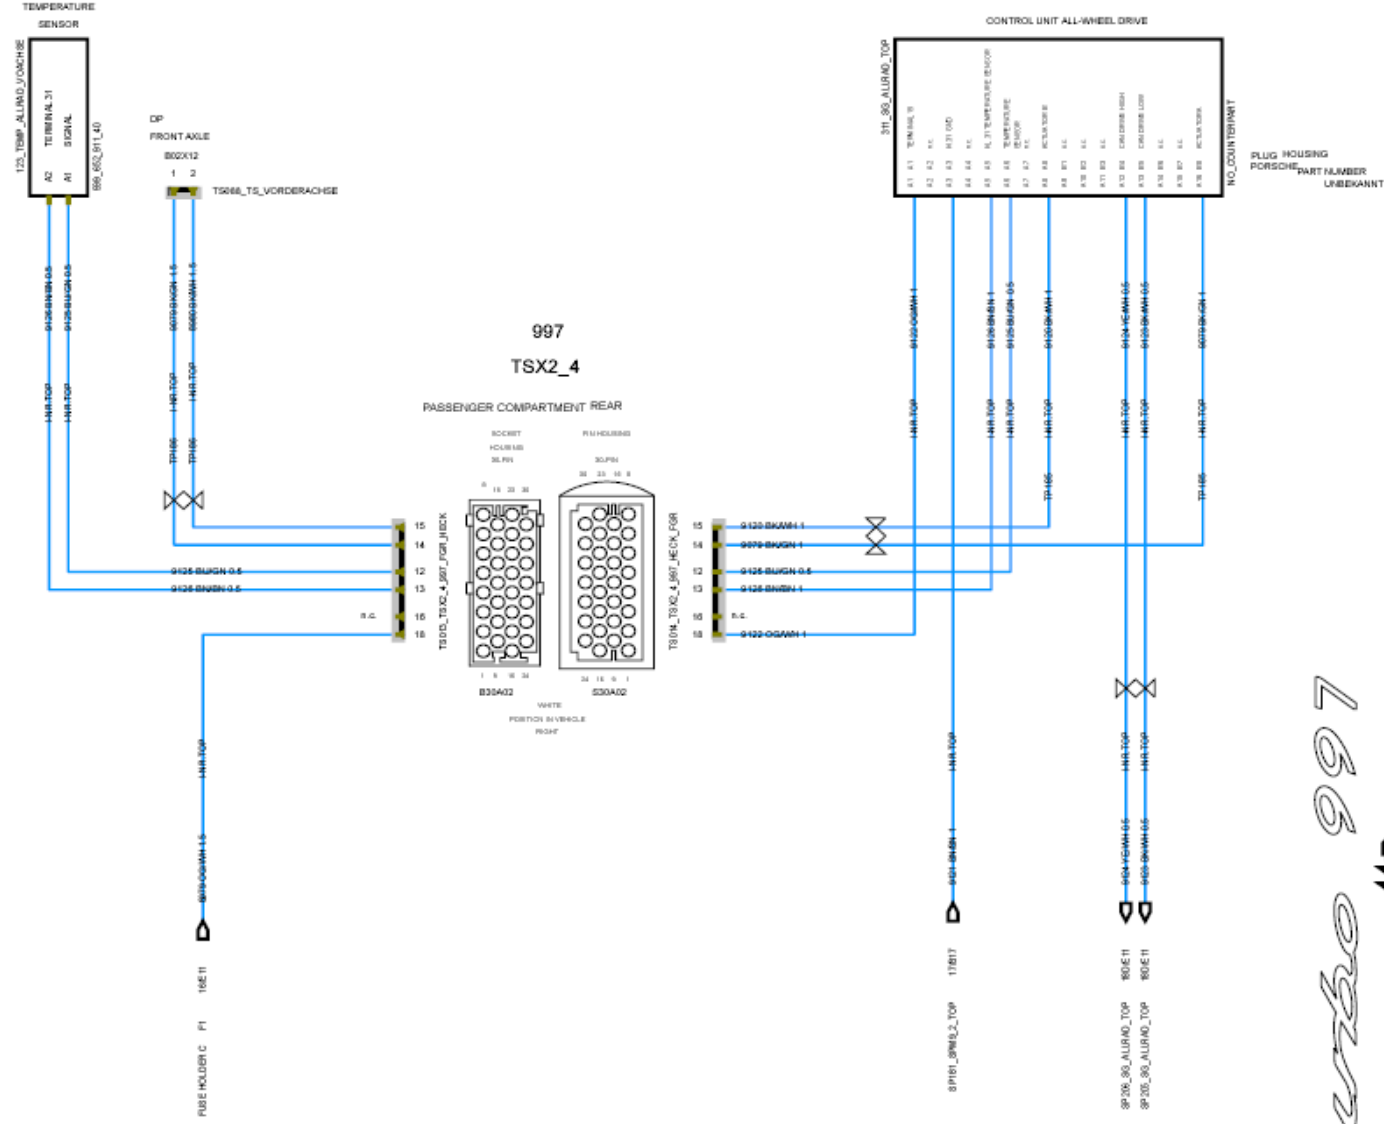

AWD Wiring Schematic 2007 Turbo

Rennkit

www.renkit.com

BLACK	SW	BK
BROWN	BR	BN
RED	RT	RD
ORANGE	OR	OG
YELLOW	QE	YE
GREEN	GN	GN
BLUE	BL	BU
VIOLET	VI	VT
GREY	GR	GY
WHITE	WS	WH
PINK	RS	PK

997 Turbo 997

MODEL 2007 SHEET 11B ALL-WHEEL DRIVE TURBO

PLUG HOUSING
PORSCHE PART NUMBER
UNBEKANT

TEMPERATURE
SENSOR

DP
FRONT AXLE

B02X12
1 2

TS088_TS_VORDERACHSE

n.c.

3_TSX2_4_997_FGR Heck

997

TSX2_4

PASSENGER COMPARTMENT REAR

SOCKET
HOUSING
30-PIN

PIN HOUSING
30-PIN

397

X2_4

COMPONENT REAR

TS014_TSX2_4_997 Heck_FGR

1NR.TOP 9079 BK/GN 1

TP185

TP185

TP185

BLACK	SW	BK
BROWN	BR	BN
RED	RT	RD
ORANGE	OR	OG
YELLOW	GE	YE
GREEN	GN	GN
BLUE	BL	BU
VIOLET	VI	VT
GREY	GR	GY
WHITE	WS	WH
PINK	RS	PK

FUSE HOLDER C F1 16E11

8979-OGWH1-5

I-NR-TOP