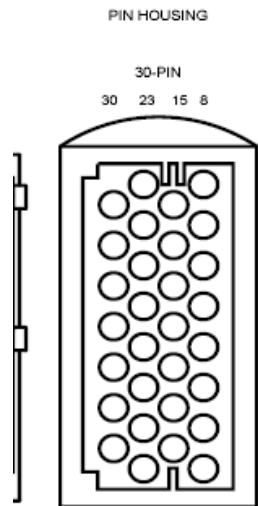

PLUG HOUSING
PORSCHE PART NUMBER
UNBEKANT

TEMPERATURE
SENSOR

DP
FRONT AXLE

B02X12
1 2

TS088_TS_VORDERACHSE

n.c.

3_TSX2_4_997_FGR Heck

997

TSX2_4

PASSENGER COMPARTMENT REAR

SOCKET
HOUSING
30-PIN

PIN HOUSING
30-PIN

397

X2_4

COMPONENT REAR

TS014_TSX2_4_997 Heck_FGR

NO_COUNTERPART

PLUG HOUSING
PORSCHE PART NUM
UNE

1NR.TOP 9122 OG/WH 1

1NR.TOP 9126 BN/BN 1

1NR.TOP 9125 BU/GN 0.5

1NR.TOP 9120 BK/WH 1

1NR.TOP 9124 YE/WH 0.5

1NR.TOP 9123 BK/WH 0.5