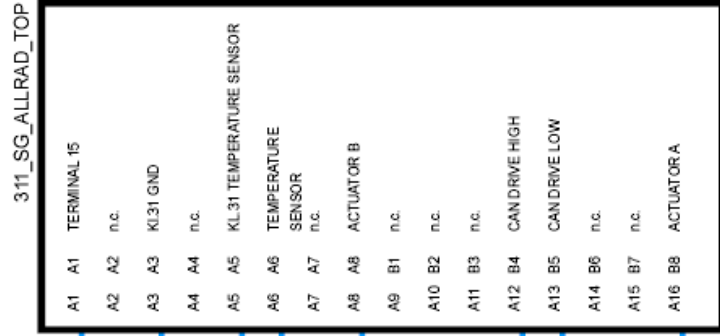

TSX2_4

PASSENGER COMPARTMENT REAR

SOCKET
HOUSING
30-PIN

PIN HOUSING
30-PIN

397

X2_4

COMPONENT REAR

TS014_TSX2_4_997 Heck_FGR